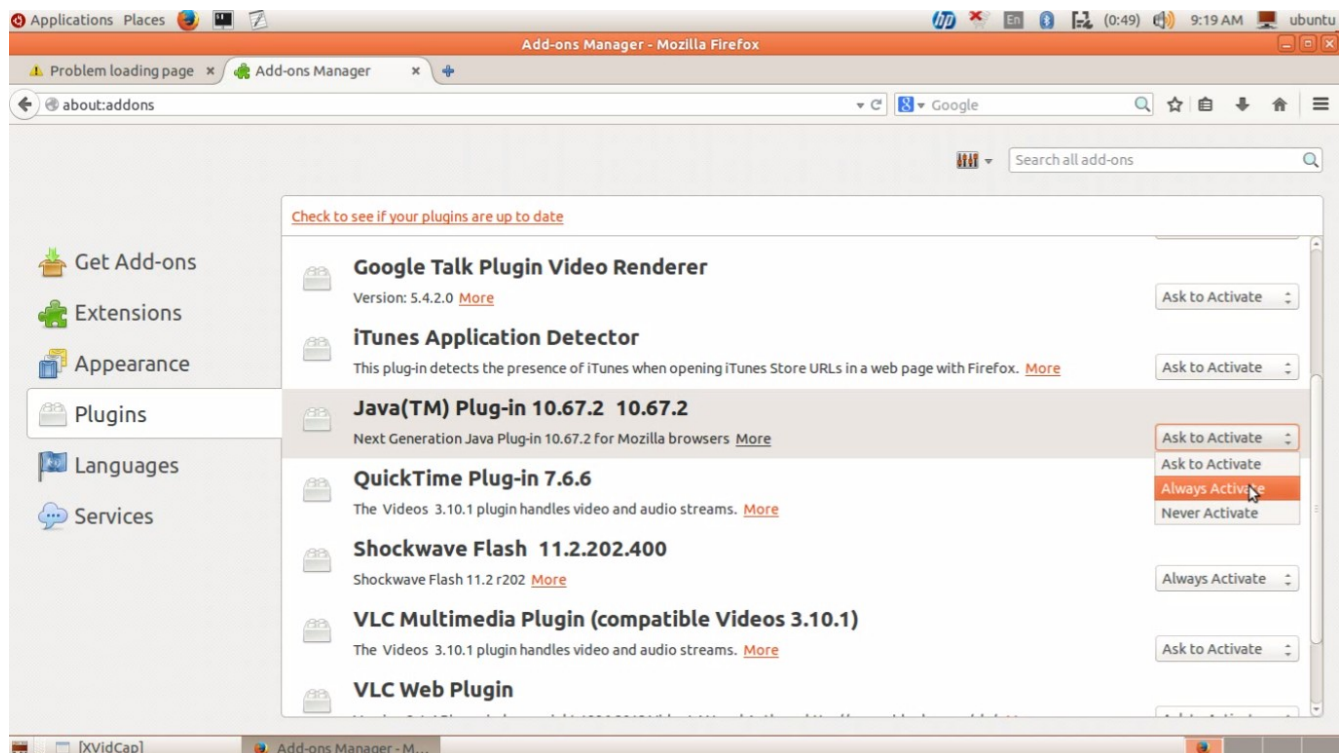

UBUNTU 14.04.1

Edubuntu 14.04.1 with all packages and resources customised with latest kernel suited for all machines

---

- Downgraded the version of geogebra for running java applets
- Icedtea web plugin removed and add Oracle java plugin(No other way now to solve the issued tea webplugin faces more issues)

Activating java plugin

Open Firefox then tools-addones-plugins.Click Java Plugin Select always activate option

Applications-system tools-preference

click oracle java 7 plugin control

click security

drag the level to Medium then apply -ok